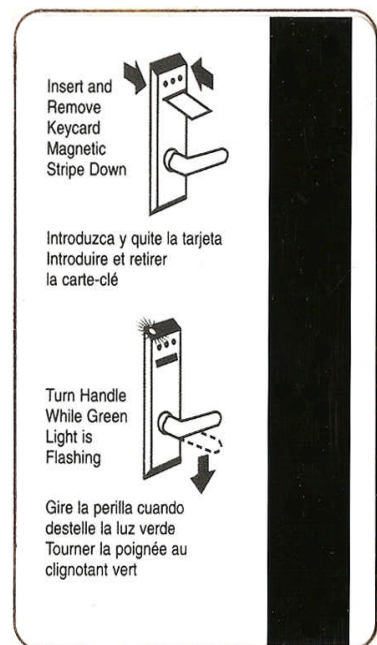

Nevada – Terrible's, Primm Valley

Identical to room key listed Sept 2008 except 2 arrows added to front side.

Mfr: None

Contributor: Keith Schultz